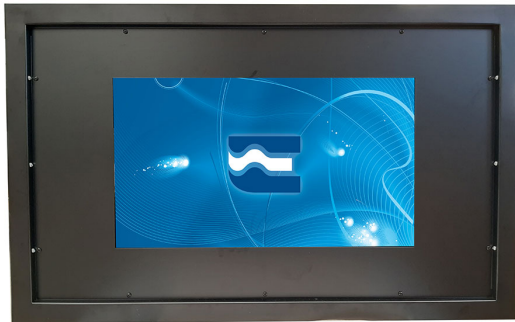

KIOSK WALL, FLAT PANELS

SKU: 19896

Typology	Wall Mounts
Color	Black, Grey, White
DIAGONAL OF THE MONITOR	da 30" a 76"
MAX LOAD	40 kg
Screen position	Landscape, Portrait
Touch Screen	Available
Mobile / Fixed	Fixed
Bracket / Interface	Included
VESA	600×400
Other information	PC or other media player with personalised solution

Categories: [Flat Panel Mounts](#), [Flat Panel Wall Mounts](#), [Kiosk](#)

The Wall Euromet Kiosk offer a large list of option:

- portrait,
- landscape,
- on the wall,
- in-wall.

Main characteristics:

- Only the front plate are removable for service or maintenance;
- The monitor is attached by means of an in height and dept adjustable interface thanks to the innovative Euromet special adjustment system;
- Large opportunity of customized solution for PC and other accessories and media players;
- The back side of the totem is fitted with ventilation holes, which are also suitable for adding blister hooks as

point-of-sale.

Colours:

Availability on request, of many RAL colours such as **RAL9005 black, RAL9010 white and RAL9006 silvergrey.**

[DOWNLOAD KIOSK PDF >](#)

[QUOTATION REQUEST](#)

×

REQUEST A QUOTATION

Name *