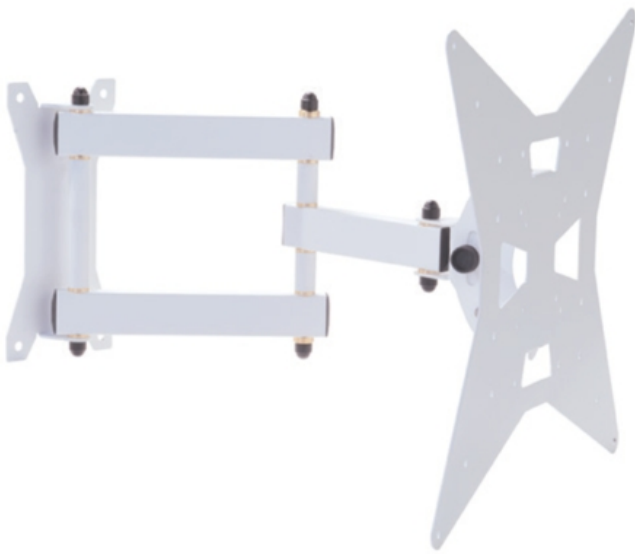

FLAGGY L - Wall support system vesa 400x400, White

Codice: 14947

Categorie: [Flat Panel Mounts](#), [Flat Panel Wall Mounts](#)

Pagina prodotto:

<https://www.euromet.com/en/product/flaggy-l-wall-support-system-vesa-400x400-white/>

Descrizione

Color: White

The Flaggy Series is the new robust wall support system for articulating display mounting, featuring maximum stability. Its special friction brass adjusting mechanism assures the positioning of the display in an easy and secure manner,

maintaining a precise and stable mount. Flaggy is designed as an optimal solution both for a “closed” position occupying a minimum amount of space, and the maximum extension, guaranteeing that the display is positioned in an extremely solid and secure manner.

Also available in:

[Nero \(Cod: 14945\)\]](#)

×

REQUEST A QUOTATION

Scheda tecnica

- Net weight: 4,00 Kg
- Min/Max extension: 140mm - 500mm
- MAX LOAD: 25 kg
- Link with: VESA up to 400-400
- Tilting: +/- 12°
- Swivel: +/- 120°
- Material: Steel
- Treatments: powder-coated black/white