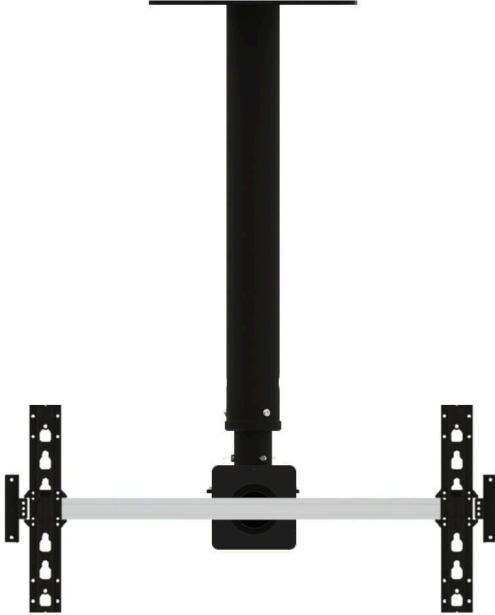

CEILING SUPPORT FOR 4 MONITORS

SKU: 27163

Typology	Ceiling Mounts, Truss Mounts
Max VESA	1600X600
Tilting	+/-10°
Telescopic Extension	1000-1500
Intervals	10
Material	Iron – Aluminum
Treatments	Powder coated
Color	Black

Categories: [Flat Panel Ceiling Mounts](#), [Flat Panel Mounts](#)

Ceiling and truss mount for monitor

- Telescopic tube with adjustable height
- 10° monitor tilt
- Cable management

Black color, with other colors available upon request